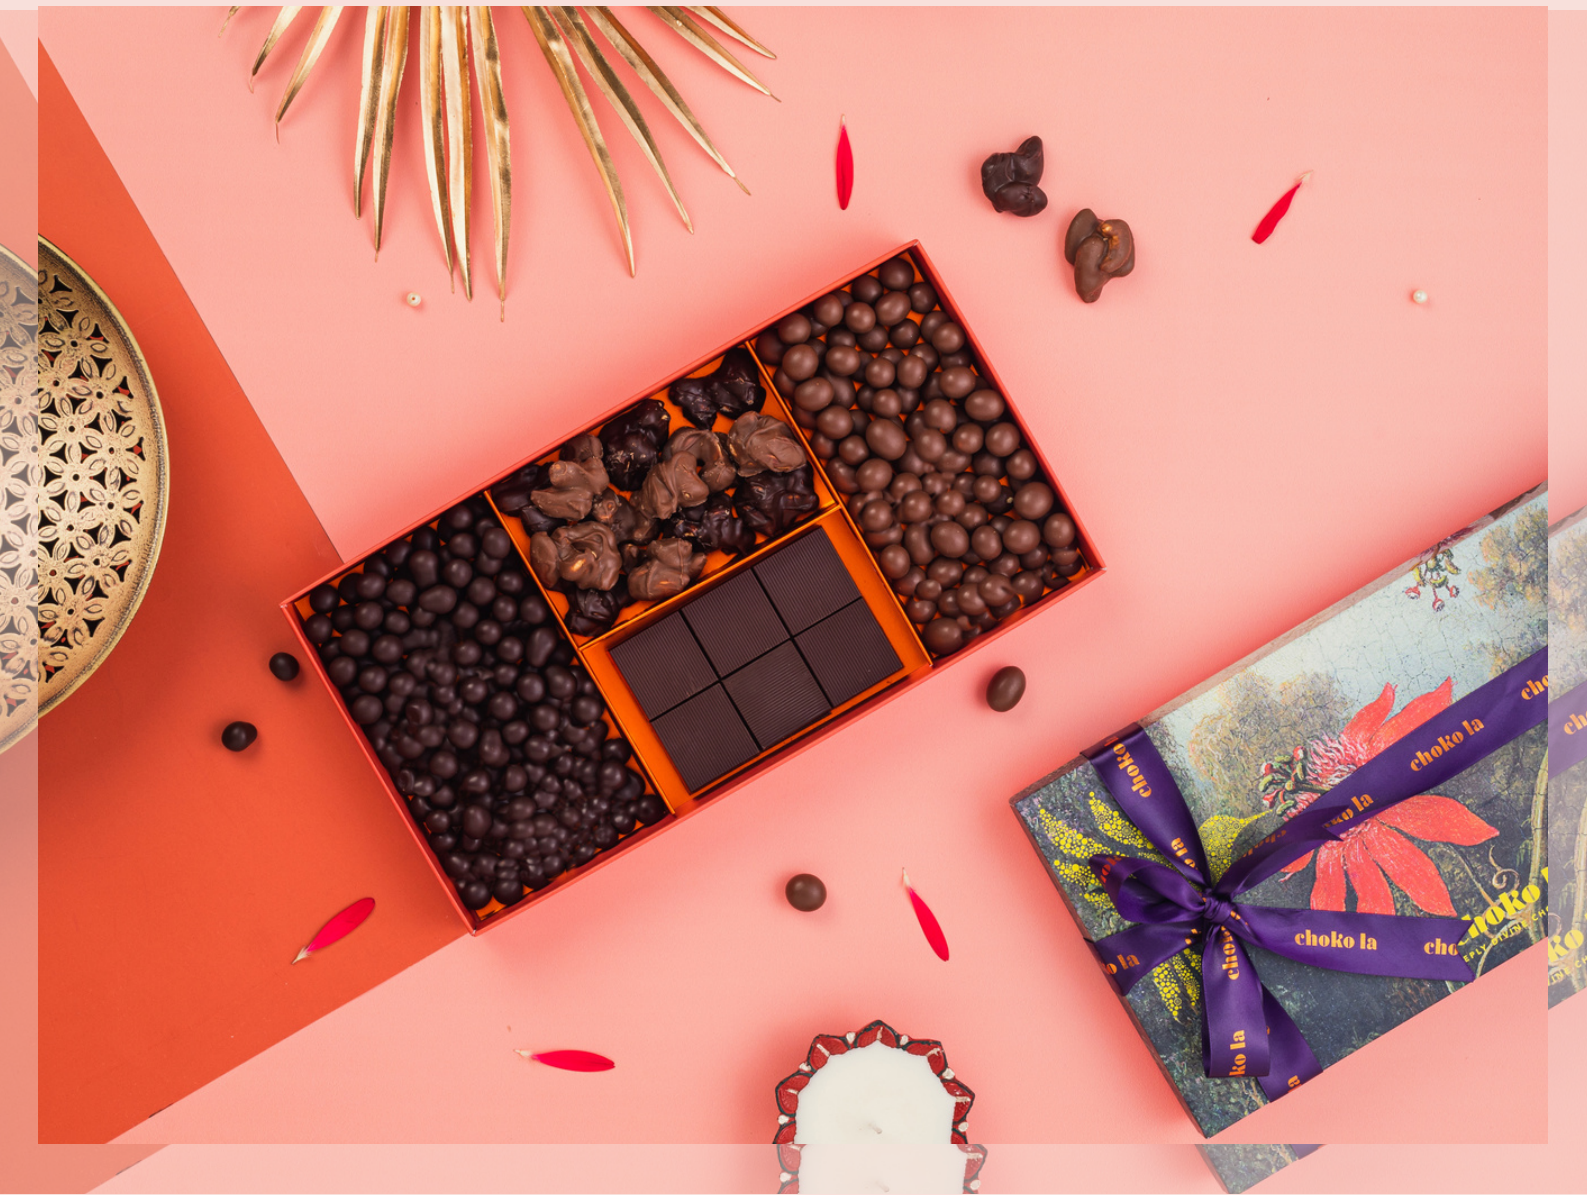

HARMONY

A perfect addition to celebration gifting

A delicious quartet of dark chocolate mini, mixed rocher, butterscotch crunchettes & peanut crunchettes come together in a range that is aptly called Harmony.

MRP : 1650/-

Shelf Life : 6 Months